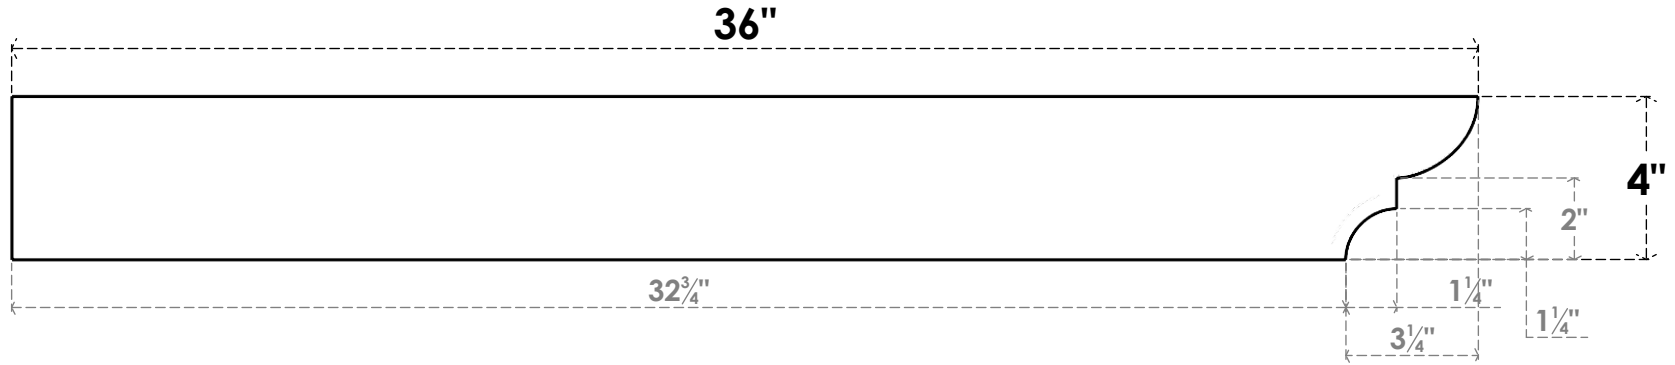

ITEM NUMBER: RFTURO040X04000X36000X004RID00RCPR

4"W X 4"H X 36"L TIMBERTHANE ROUGH CEDAR RIDGEWOOD FAUX WOOD OPEN RAFTER TAIL, 4"L END, PRIMED TAN

SIDE PROFILE

FRONT PROFILE

ISOMETRIC

GENERATED DATE : 03/02/2023