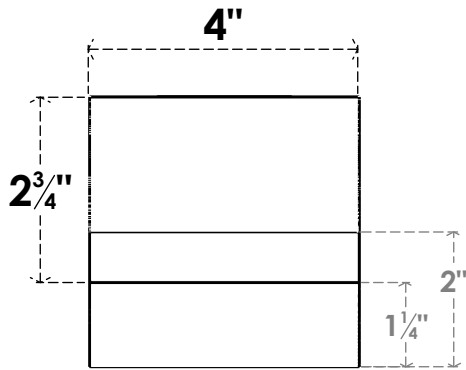

ITEM NUMBER: RFTURO040X04000X36000X004RID00RCPR

4"W X 4"H X 36"L TIMBERTHANE ROUGH CEDAR RIDGEWOOD FAUX WOOD OPEN RAFTER TAIL, 4"L END, PRIMED TAN

SIDE PROFILE

FRONT PROFILE

ISOMETRIC

GENERATED DATE : 03/02/2023